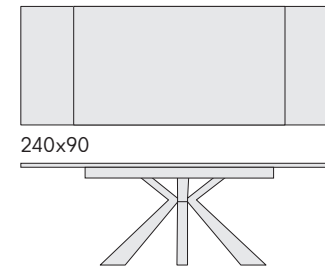

particolare piano finitura bianco statuario.
detailed top in statuary white finishing.

160x90

240x90

articolo **1927**

tavolo allungabile con base in metallo colore antracite e piano finitura bianco statuario 2 allunghe laterali cm. 40.
extendable table with metal base anthracite color and statuary white finish top 2 side extensions cm. 40.
cm. l. 160 p. 90 h. 76 colli 2 - m³ 0,42
aperto. open. 240 x 90

articolo **1914**

sedia struttura in metallo imbottita in velluto grigio. chair with metal structure upholstered in gray velvet.
cm. l. 43 p. 48 h. 84 h.s. 46
non impilabile. not stackable.
colli 1 - imballo 4 pz. - m³ 0,32