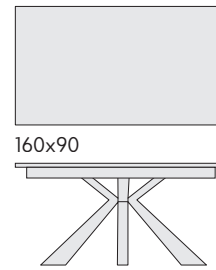

particolare piano finitura bianco statuario.
detailed top in statuary white finishing.

160x90